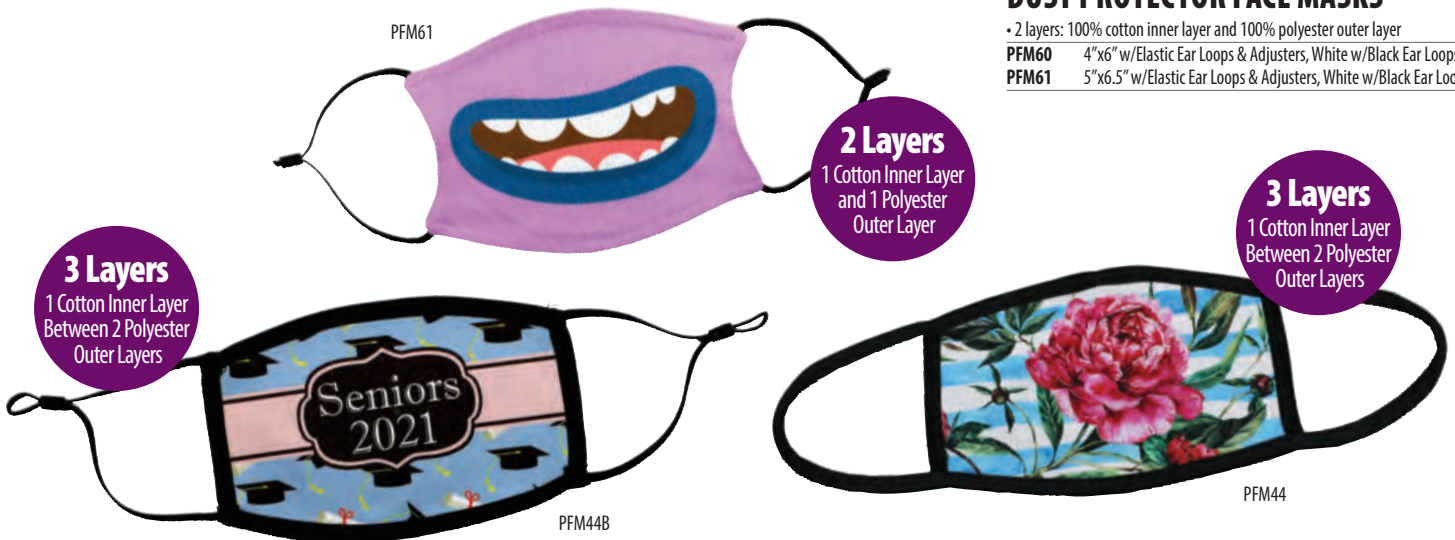

3 Layers

1 Cotton Inner Layer
Between 2 Polyester
Outer Layers

PFM44B

2 Layers

1 Cotton Inner Layer
and 1 Polyester
Outer Layer

3 Layers

1 Cotton Inner Layer
Between 2 Polyester
Outer Layers

PFM44