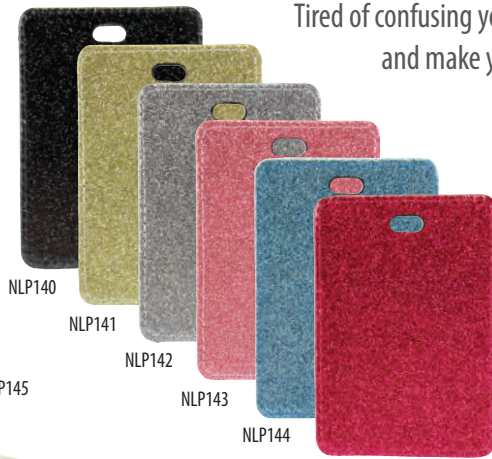

BAG TAGS & LUGGAGE FINDERS

Tired of confusing your black suitcase with everyone else's? Add some personality and make your luggage stand out with a personalized bag tag! Our wide variety of styles and shapes are great for luggage, backpacks, and duffle bags and make great gifts for any occasion.

NEW!

NLP140

NLP141

NLP142

NLP143

NLP144

NLP145

POLYLEATHER GLITTER BAG TAGS

• White imprintable polyleather surface with glitter backside

NLP140	NEW! 2.75"x3.9" Rectangle, Glitter Black.
NLP141	NEW! 2.75"x3.9" Rectangle, Glitter Gold.
NLP142	NEW! 2.75"x3.9" Rectangle, Glitter Silver.
NLP143	NEW! 2.75"x3.9" Rectangle, Glitter Pink.
NLP144	NEW! 2.75"x3.9" Rectangle, Glitter Blue.
NLP145	NEW! 2.75"x3.9" Rectangle, Glitter Hot Pink.

FRP BAG TAGS

• 3/32" fiberglass reinforced plastic

U4866	NEW! 2.5"x3" Rectangle.
U5503	2.75"x4" Rectangle.
U5505	3"x5.5" Rectangle.
U5556	1.75"x3.5" Rectangle.
U5649	3.5" Square.
U5507	4" Round.
U5897	4"x2.67" Megaphone.

Business Card Bag Tags

U5655	2.5"x4.25" Rectangle.
U5658	Laminate overlay for attaching a card to one side of U5655.